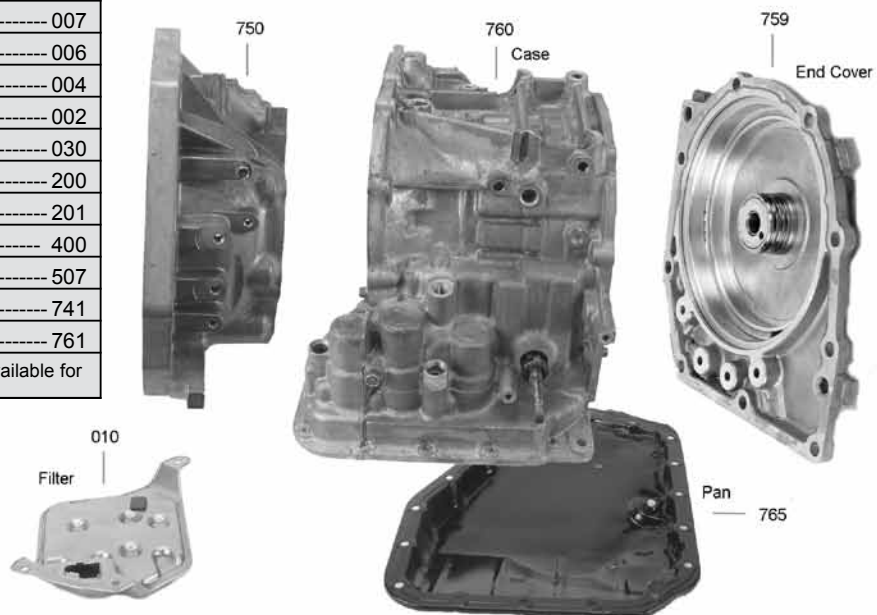

Deluxe Kit	008
Compliance Kit	007
Master Kit	006
Less Steel Kit	004
Overhaul Kit	002
Bushing Kit	030
Washer Kit	200
Bearing Kit	201
Technical Manual	400
Pump Part	507
Valve Body Parts	741
Case Parts	761

Note: Not all items are available for all transmission