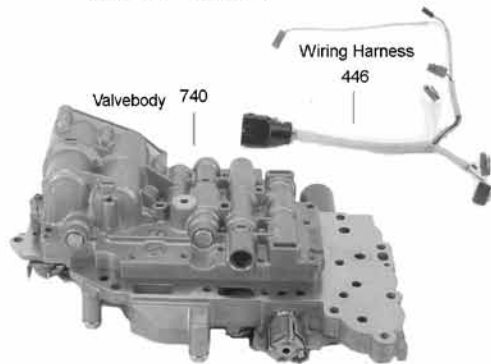

AW80-40LE, AW81-40LE, U440E

AW80-40LE, AW81-40LE

A

B

C

D

E