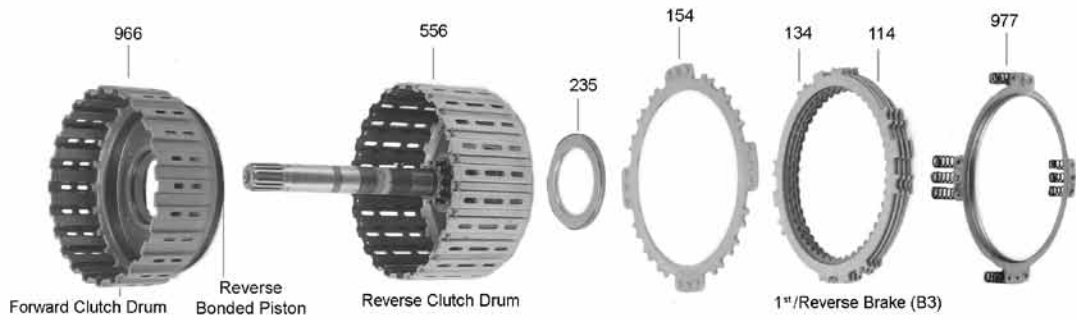

AW80-40LE, AW81-40LE, U440E

AW80-40LE, AW81-40LE

A

B

C

D

E