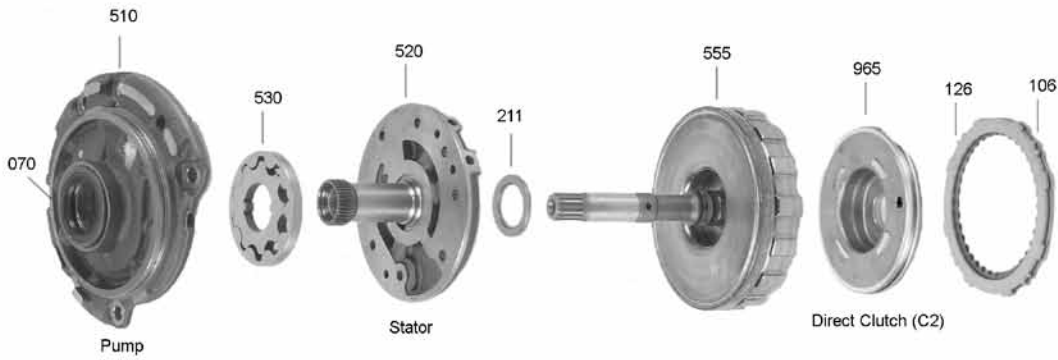

AW80-40LE, AW81-40LE, U440E

AW80-40LE, AW81-40LE

A