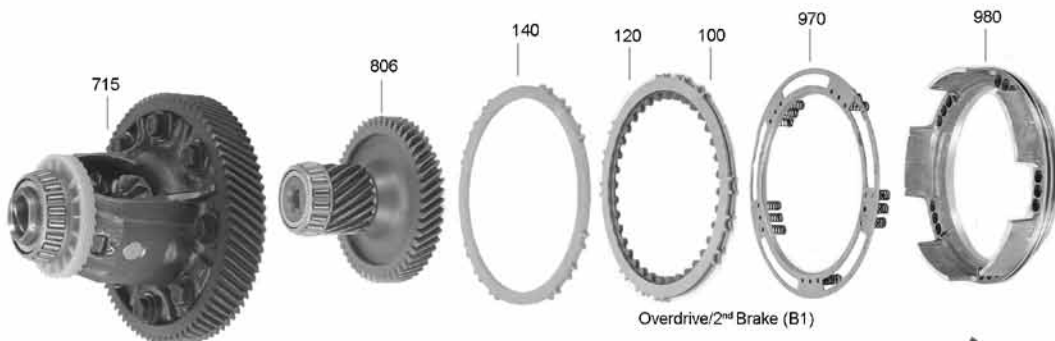

AW80-40LE, AW81-40LE, U440E

AW80-40LE, AW81-40LE

A

B

C

D

E