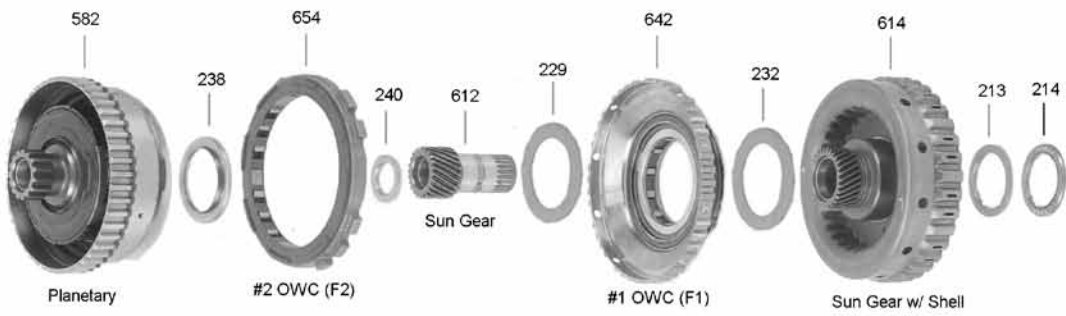

AW80-40LE, AW81-40LE, U440E

AW80-40LE, AW81-40LE

A

B

C

D

E