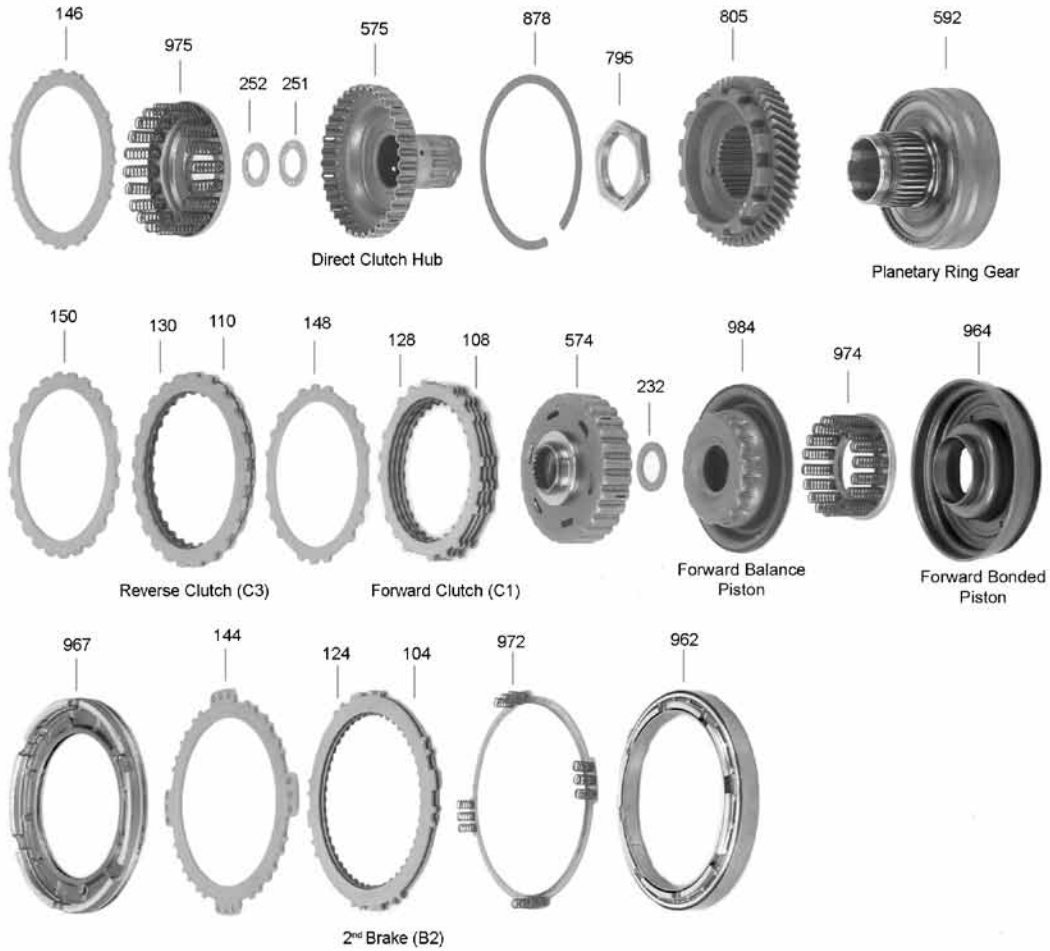

AW80-40LE, AW81-40LE, U440E